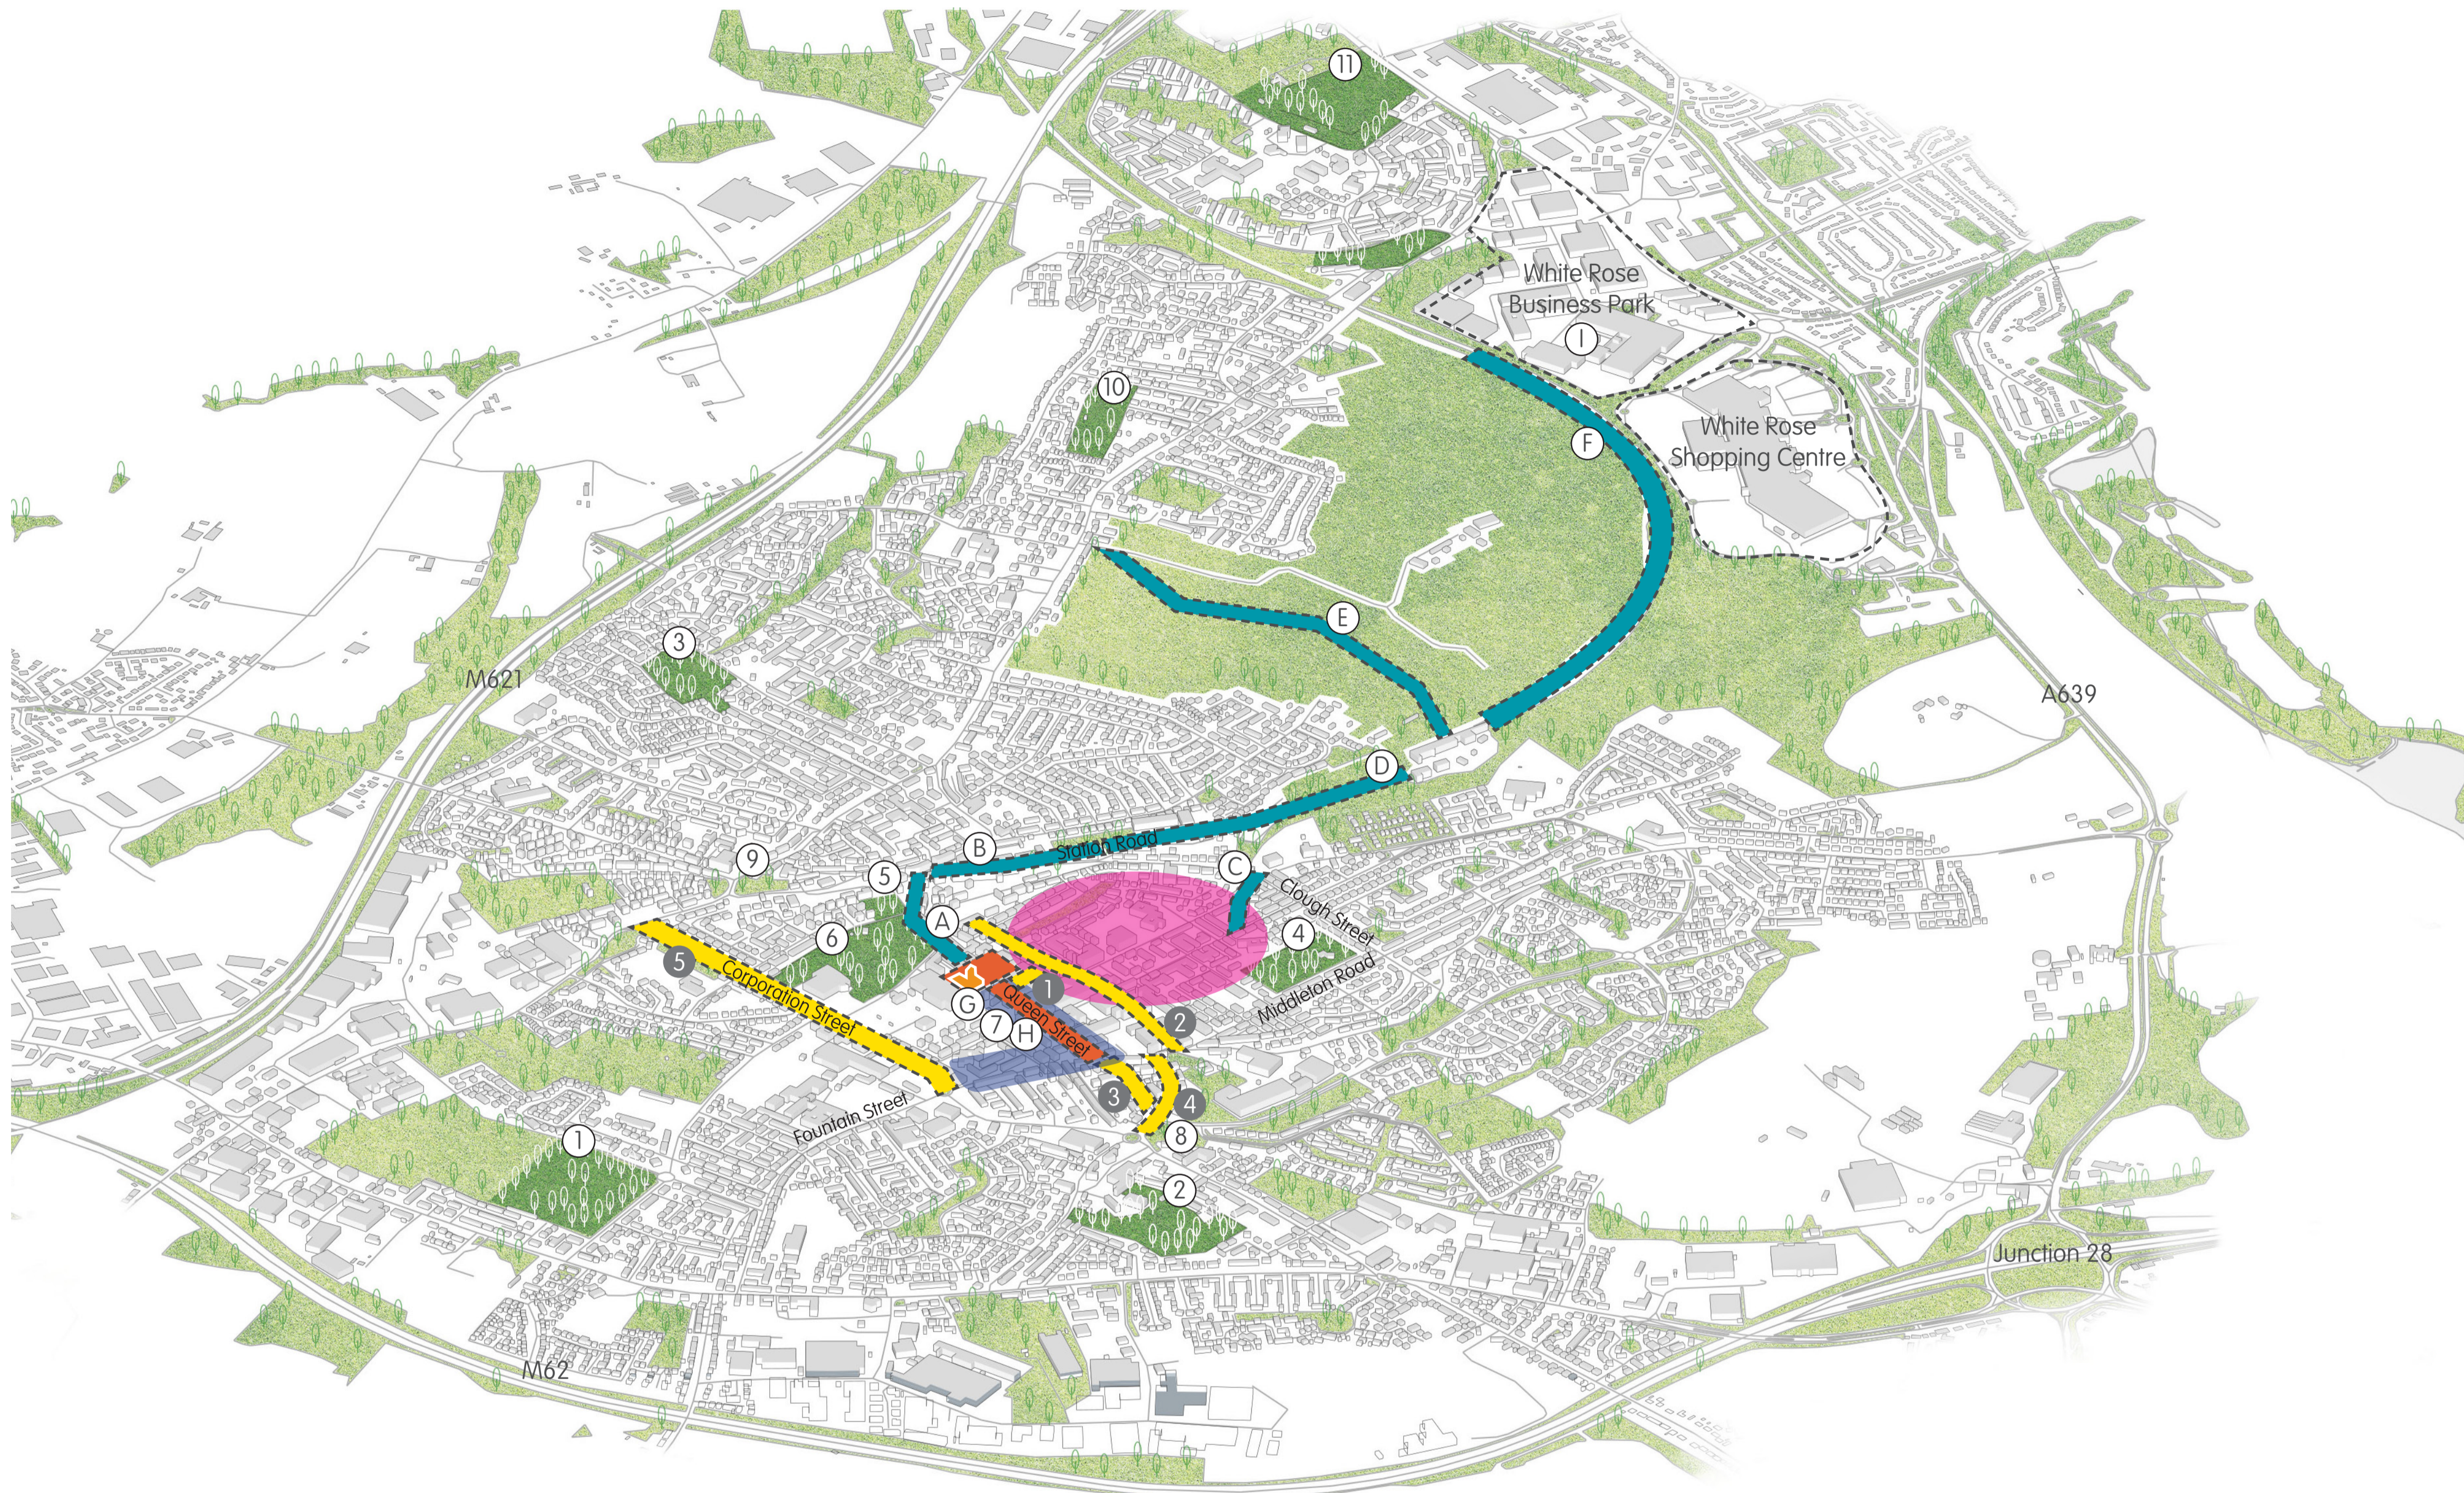

Highway improvements

- ① Albion Street
- ② Commercial Street
- ③ South Queen Street
- ④ High Street
- ⑤ Corporation Street signals

Home Streets

Station Gateway

- Ⓐ Queen Street North
- Ⓑ Morley Bottoms
- Ⓒ Station Steps
- Ⓓ Station Road
- Ⓔ Station to Churwell
- Ⓕ Station to White Rose walking/cycling route

Public Realm

- Ⓖ Town Hall Square
- Ⓗ Queen Street

Morley Town Deal Projects

- 👉 Morley Town Hall
- 👉 Heritage Investment Fund
- ① White Rose Innovation Hub
- ② Morley Skills Campus

Town Hall Square

Fountain Street Junction

Station Road

Queen Street Bottom

Home Streets